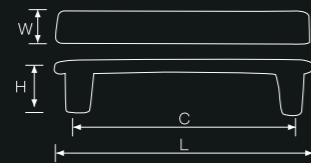

044

Material : Zinc + Aluminum alloy
Color: **matte black , line gold**
Scope of application: cabinet,
wardrobe

c(mm) L(mm)

- Knod
- pull
- 96
- 128
- 192
- 256

ZINC ALLOY SERIES

THE SQUARE BEAUTY OF A SQUARE PLACE