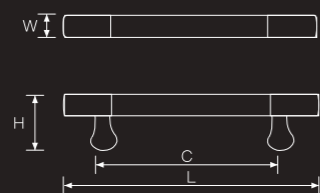

C(mm)	L(mm)
96	110
192	206
590	590
980	980

BOTH RIGID AND SOFT

Line cutting design derived from fine craft
Luxurious and soft, simple and sophisticated
Present charming design fashion

— *Danish Schail*

035