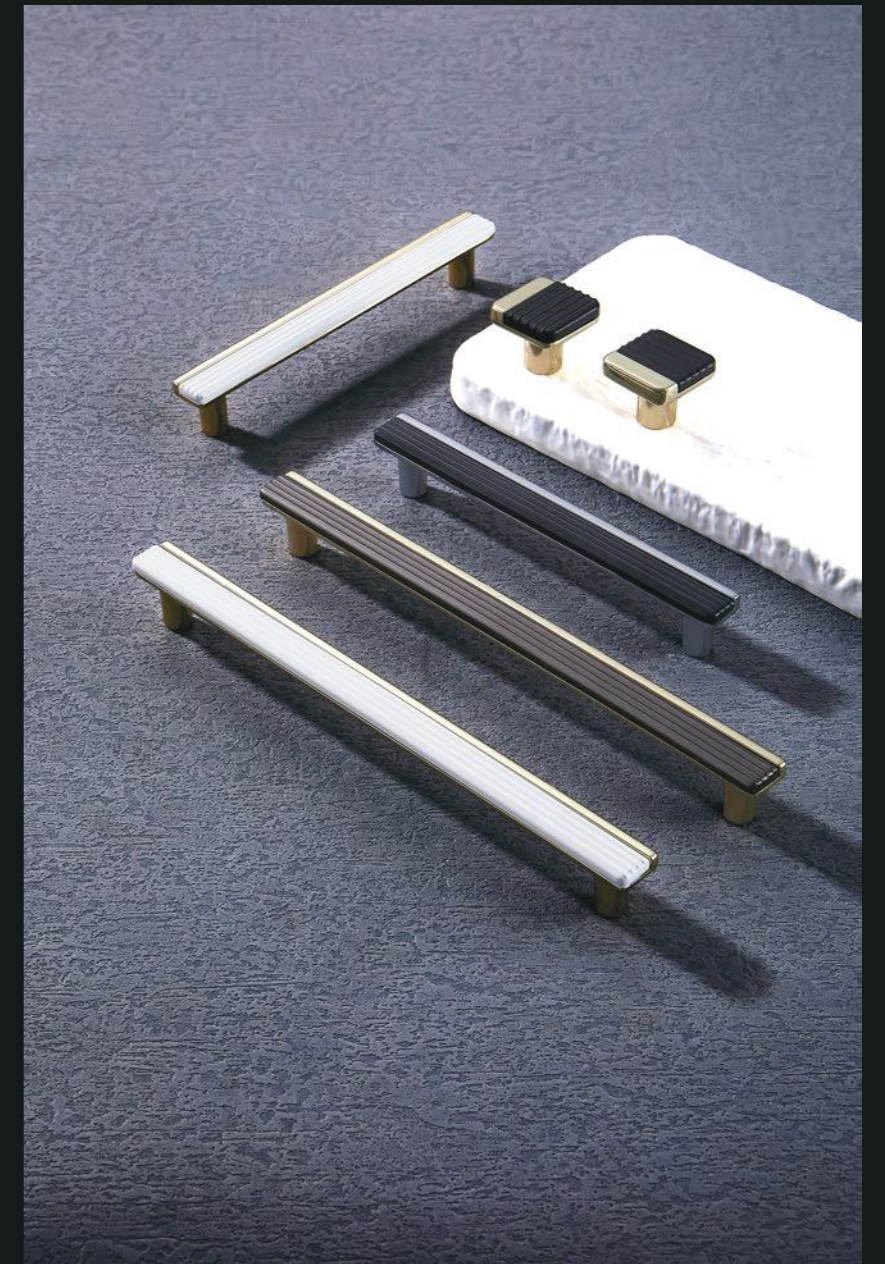

ZINC ALLOY SERIES

045

Material : Zinc alloy

Color: white+gold, brown+gold, grey+gold, black+gold, black+CP

Scope of application: cabinet, wardrobe

C(mm) L(mm)

knob	32
96	120
128	152
192	216