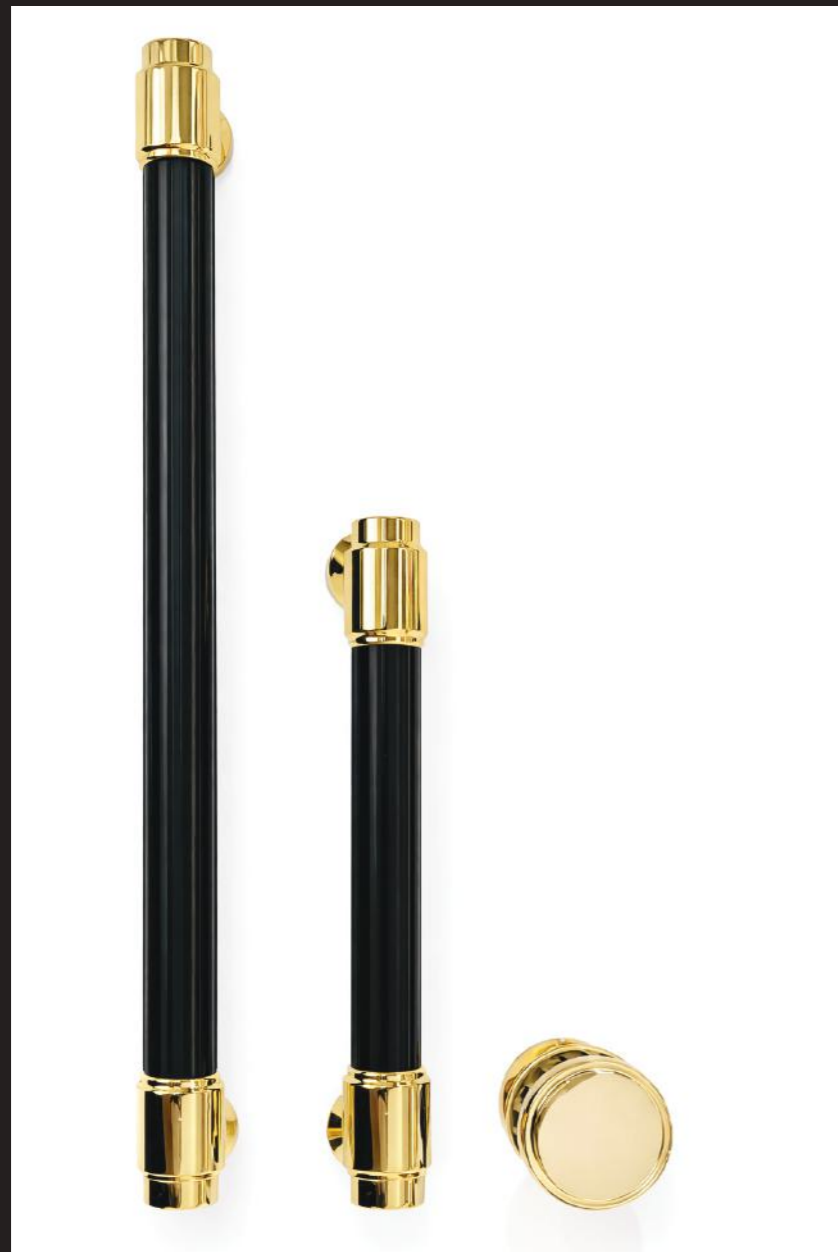

— *Danish Sohail*

033Z

Material : Zinc alloy

Color: gold, gun black

Scope of application: cabinet,
wardrobe

C(mm) L(mm)

knob	24
96	138
128	170
192	234

BOTH RIGID AND SOFT