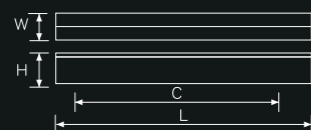

c(mm) L(mm)

96 /
200
600
1000
1200