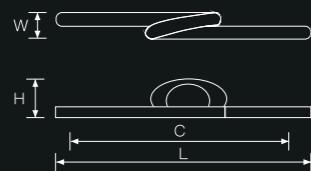

BEAUTIFUL NEW LAND AND ART CONNECT

Leap into the cabinet with a noble gesture
Elegant and stable light luxury color
Elegant and profound, showing exquisite life taste

— *Danish Sohail*

042

Material : Zinc alloy
Color: gold+black, gold+grey
Scope of application: cabinet,
wardrobe

C(mm) L(mm)

big 192
small 106