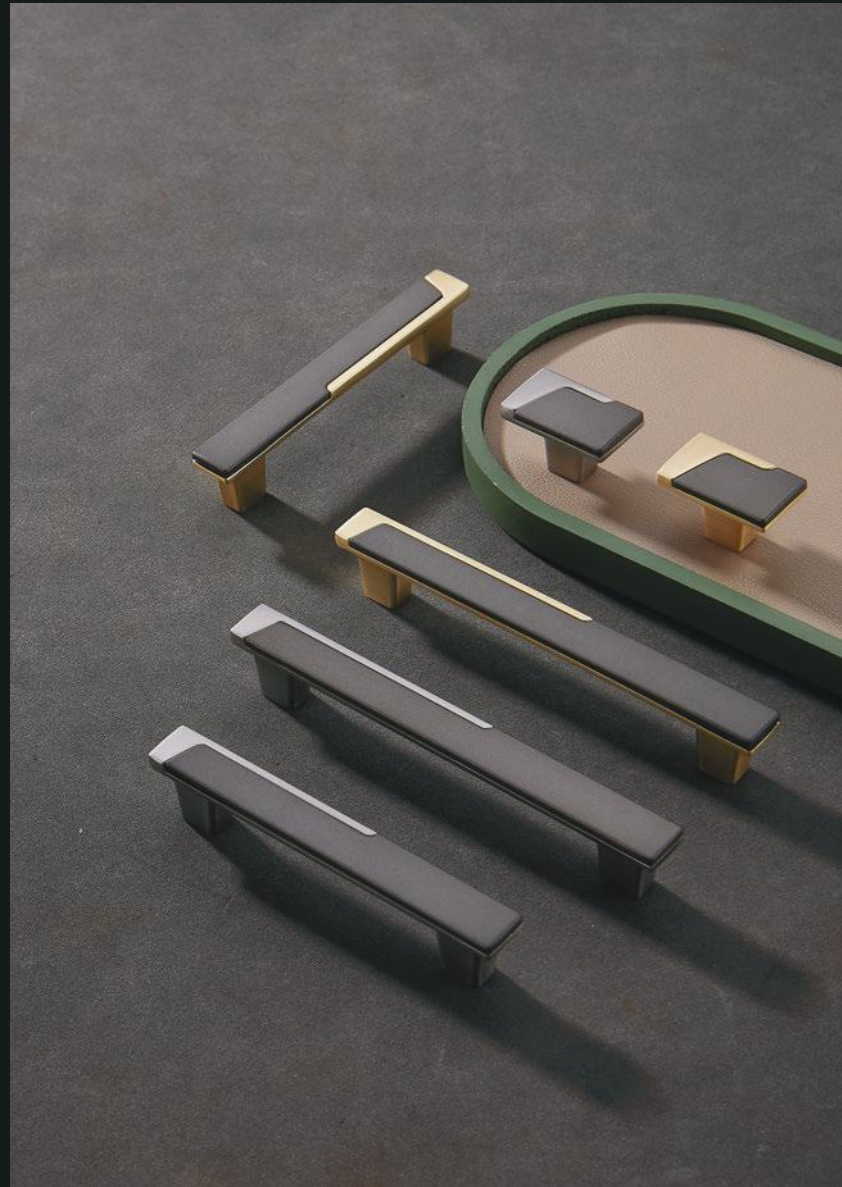

Scope of application: cabinet, wardrobe

C(mm) L(mm)

knob	32
96	120
128	152
192	216

CONVEY ELEGANCE

The beauty of detail, elegance and charm
Give you a better home experience
Make up for it

— *Danish Sohail*