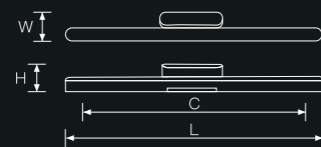

**MODERN ATMOSPHERE
FASHION ATTITUDE**

— *Danish Schall*

Gaze at the charm of personalized customization
Bring a sense of tension and ritual to home
Let each piece of handle be a wonderful scenery in daily life

ALUMINIUM ALLOY SERIES

ALUMINIUM ALLOY SERIES

043

Material : Zinc + Aluminum alloy
Color: gold+black, gold+grey
Scope of application: cabinet,
wardrobe

c(mm)	l(mm)
192	212
600	600
1000	1000