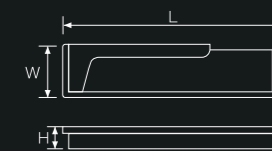

046

Material : Zinc alloy

Color: /

Scope of application: cabinet,
wardrobe

C(mm) L(mm)
sliding handle 166