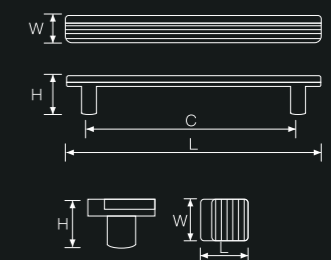

Scope of application: cabinet, wardrobe

C(mm) L(mm)

knob	32
96	120
128	152
192	216

CONVEY ELEGANCE

The beauty of detail, elegance and charm
Give you a better home experience
Make up for it

— *Danish Sohail*