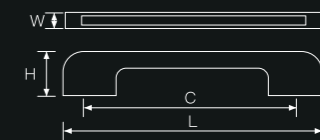

011

Material : Aluminum alloy
Color:CP/AB/gold/black/
Metallic pearl grey/Brushed gold
Scope of application: cabinet,
wardrobe

C(mm) L(mm)

128 /
160
192
256
600
1000

ATTENTION TO DETAIL

— Danish Schail

Flexible use of geometric modeling
Temperature to condense details
The concave surface fits the fingertip
Touch people's hearts with intimate design