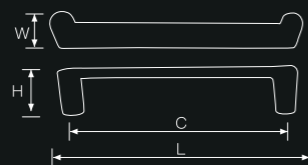

SIMPLE AND GENEROUS

Danish Schall

The combination of minimalist atmosphere
enriches the light luxury home
Exquisite texture, extraordinary touch
Give the perfect care of home

ALUMINIUM ALLOY SERIES

ALUMINIUM ALLOY SERIES

050

Material : Zinc + Aluminum alloy
Color: **matte black , line gold**
Scope of application: cabinet,
wardrobe

c(mm) l(mm)

round.knob
line.knob
pull
96
128
192