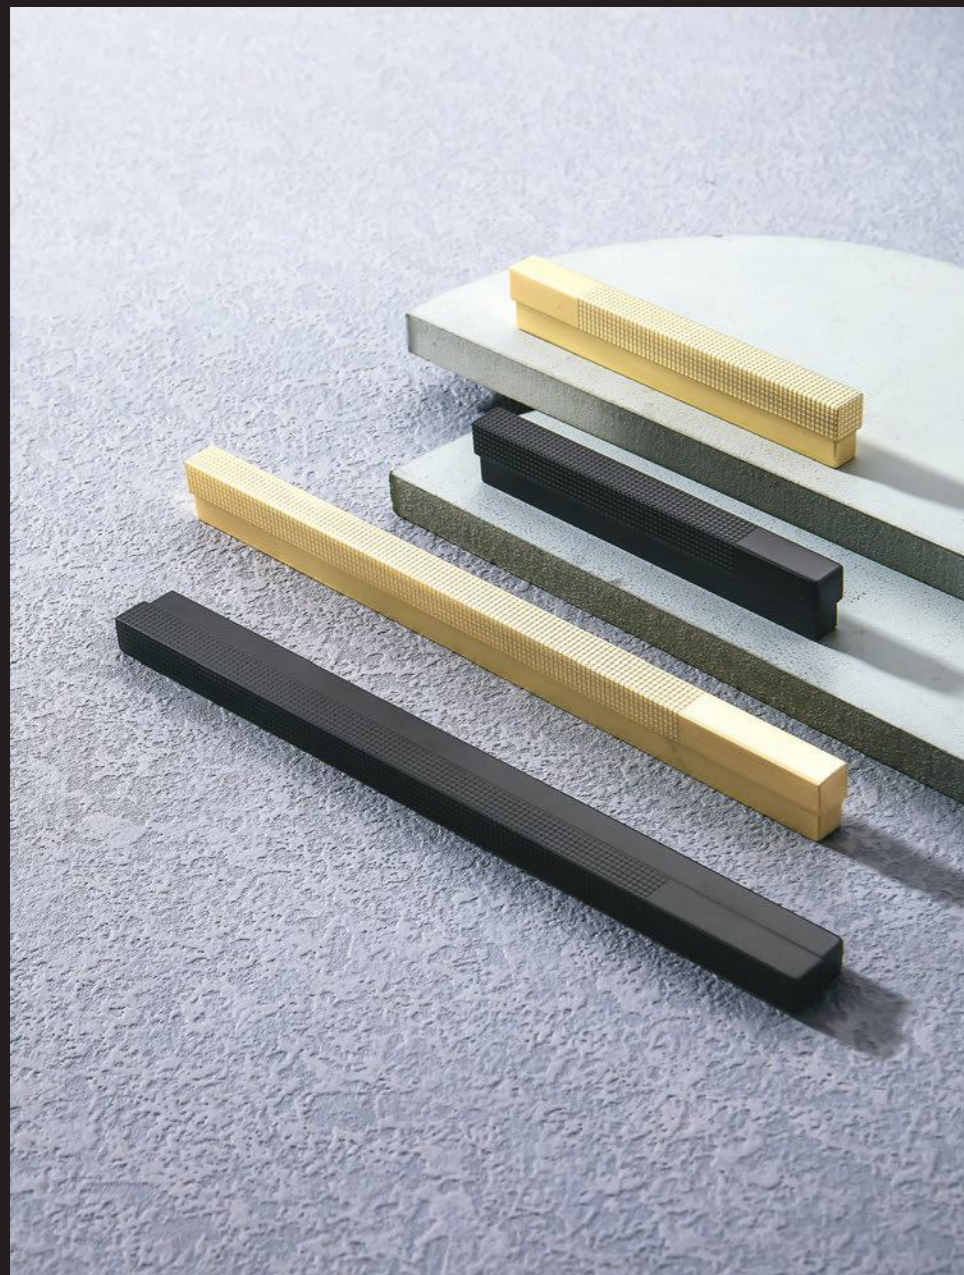

BOTH RIGID AND SOFT

Line cutting design derived from fine craft
Luxurious and soft, simple and sophisticated
Present charming design fashion

— *Danish Schail*

035

Material : Zinc alloy
Color: matt black , copper brass
Scope of application: cabinet,
wardrobe

C(mm) L(mm)

96	110
192	206