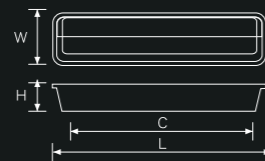

ZINC ALLOY SERIES