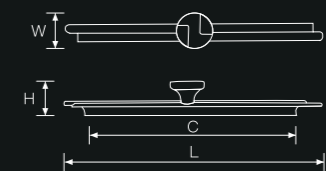

SIMPLICITY IS BETTER THAN QUALITY

— Danish Sohail

With poetic minimalism Let design stretch the imagination Create practical beauty in space

039

Material : Zinc + Aluminum alloy
Color:gold+black,gold+grey
Scope of application: cabinet, wardrobe

C(mm)	L(mm)
96	170
192	270
600	600
1000	1000