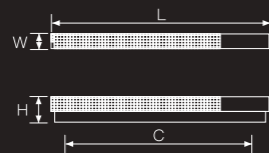

C(mm) L(mm)

96	110
192	206