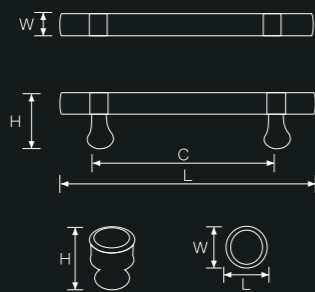

LUXURY AND ELEGANCE

Elegant appearance and understated quality
The decorative lines have been carefully considered
by the designer before the final carving of the column
Just to precipitate the most beautiful visual feast

— *Danish Sohail*

033Z

Material : Zinc alloy

Color: gold, gun black

Scope of application: cabinet,
wardrobe

C(mm) L(mm)

knob	24
96	138
128	170
192	234