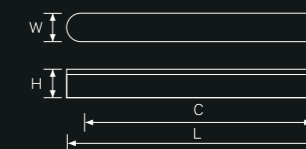

C(mm) L(mm)

96 /
192
600
1000
2000