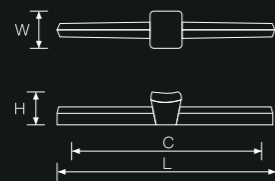

BEAUTIFUL—EVERYTHING IS UNDER CONTROL

— *Danish Schail*

It reflects details with exquisite texture
Condense life with true details Golden ornaments,
like the dawn beam through the night
Give happiness temperature, will be a good frame

037

Material : Zinc + Aluminum alloy

Color: **gold** **black** **gold** **grey**

Scope of application: cabinet,
wardrobe

C(mm) L(mm)

192	212
600	600
1000	1000