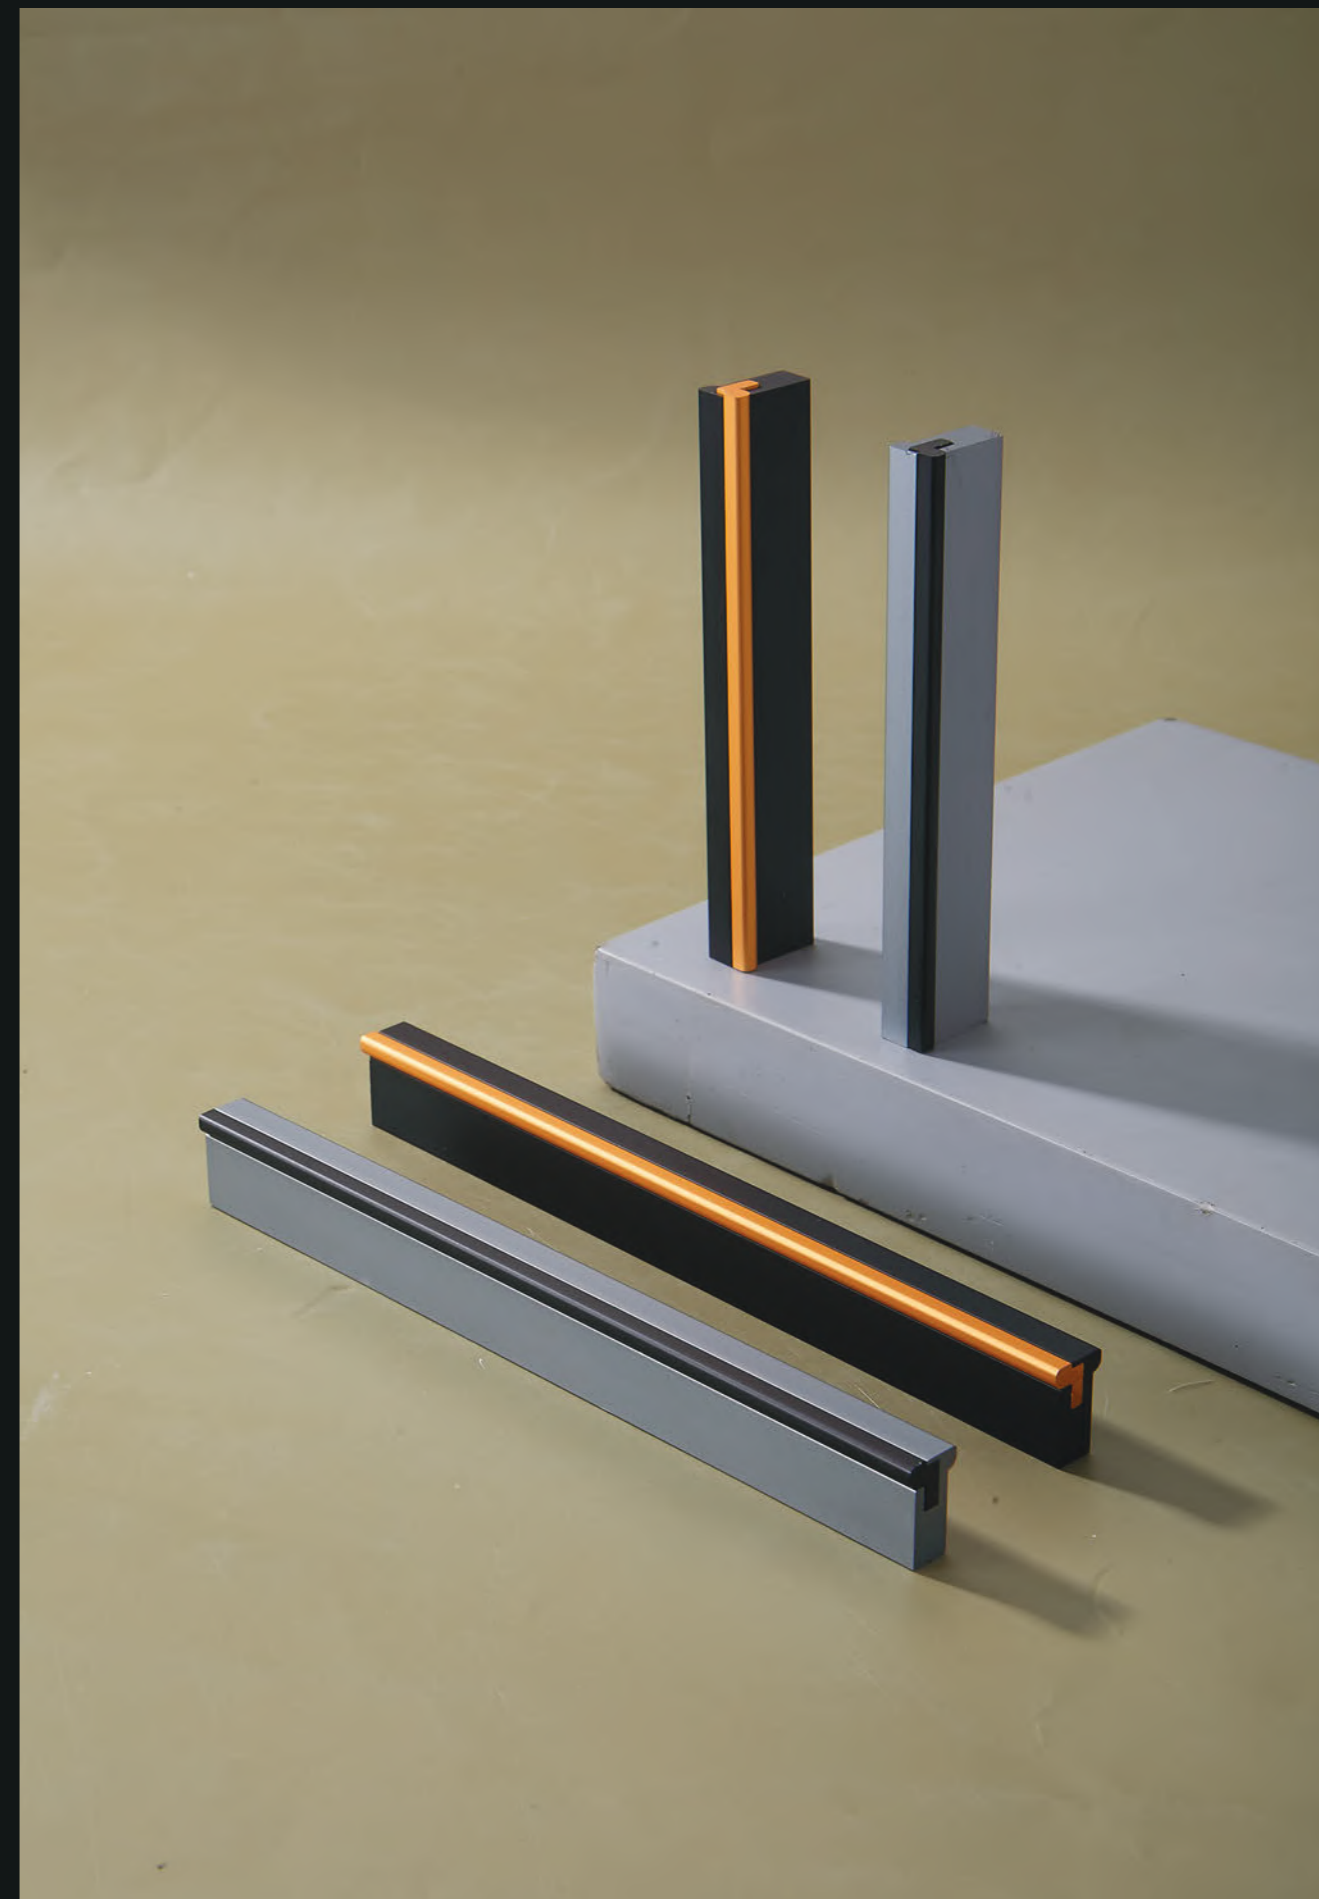

LEADING THE TREND OF MINIMALIST AESTHETICS

Danish Schall

Colorful, fashionable and brilliant
Subtly outlines high luxury intelligence
From the details into the whole style aesthetics
Different sense of refinement

032

Material : Aluminum alloy
Color:Black-gold/Grey-black
Scope of application: cabinet,
wardrobe

c(mm) L(mm)

96 /
200
600
1000
1200