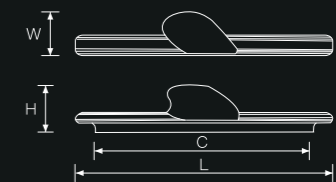

TREASURE EASE AND HEART

— Danish *Sohail*

Simple form
The unity of material and color
Concise and straight lift the bottom of my heart elegant style
The joy of awakening the senses

041

Material : Zinc + Aluminum alloy
Color: gold+black, gold+grey
Scope of application: cabinet,
wardrobe

C(mm)	L(mm)
192	228
600	600
1000	1000