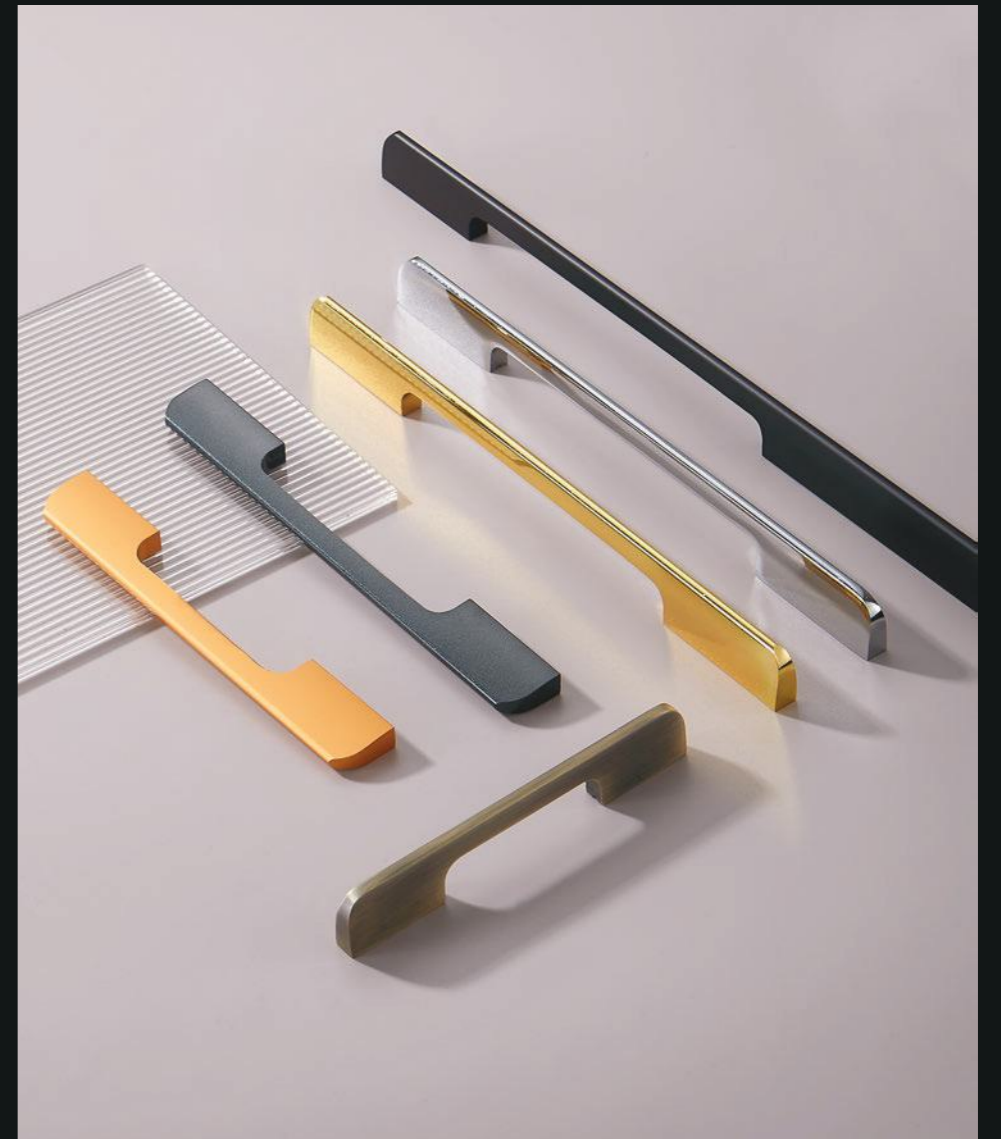

CONTENTS

001-026
ALUMINIUM ALLOY HANDLE

027- 048
ZINC ALLOY HANDLE

049-072
HOOK

073-074
HINGES

UNIQUE EXTENSION AESTHETICS

— Danish Schall

Seiko casting, giving a sense of smooth lines
Present the excellence of modern design
Deduce fashion luxury, bring aesthetic vision