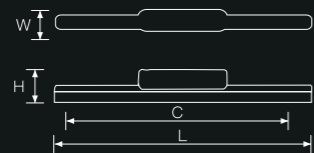

C(mm) L(mm)

96	118
192	212
600	600
1000	1000