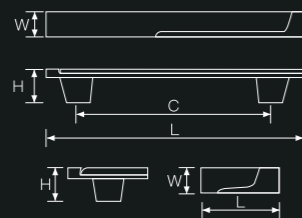

CONVEY ELEGANCE

The beauty of detail, elegance and charm
Give you a better home experience
Make up for it

— *Danish Sohail*

ZINC ALLOY SERIES

ZINC ALLOY SERIES

046

Material : Zinc alloy

Color: /

Scope of application: cabinet,
wardrobe

c(mm) l(mm)

knob	42
	96
	128
	155