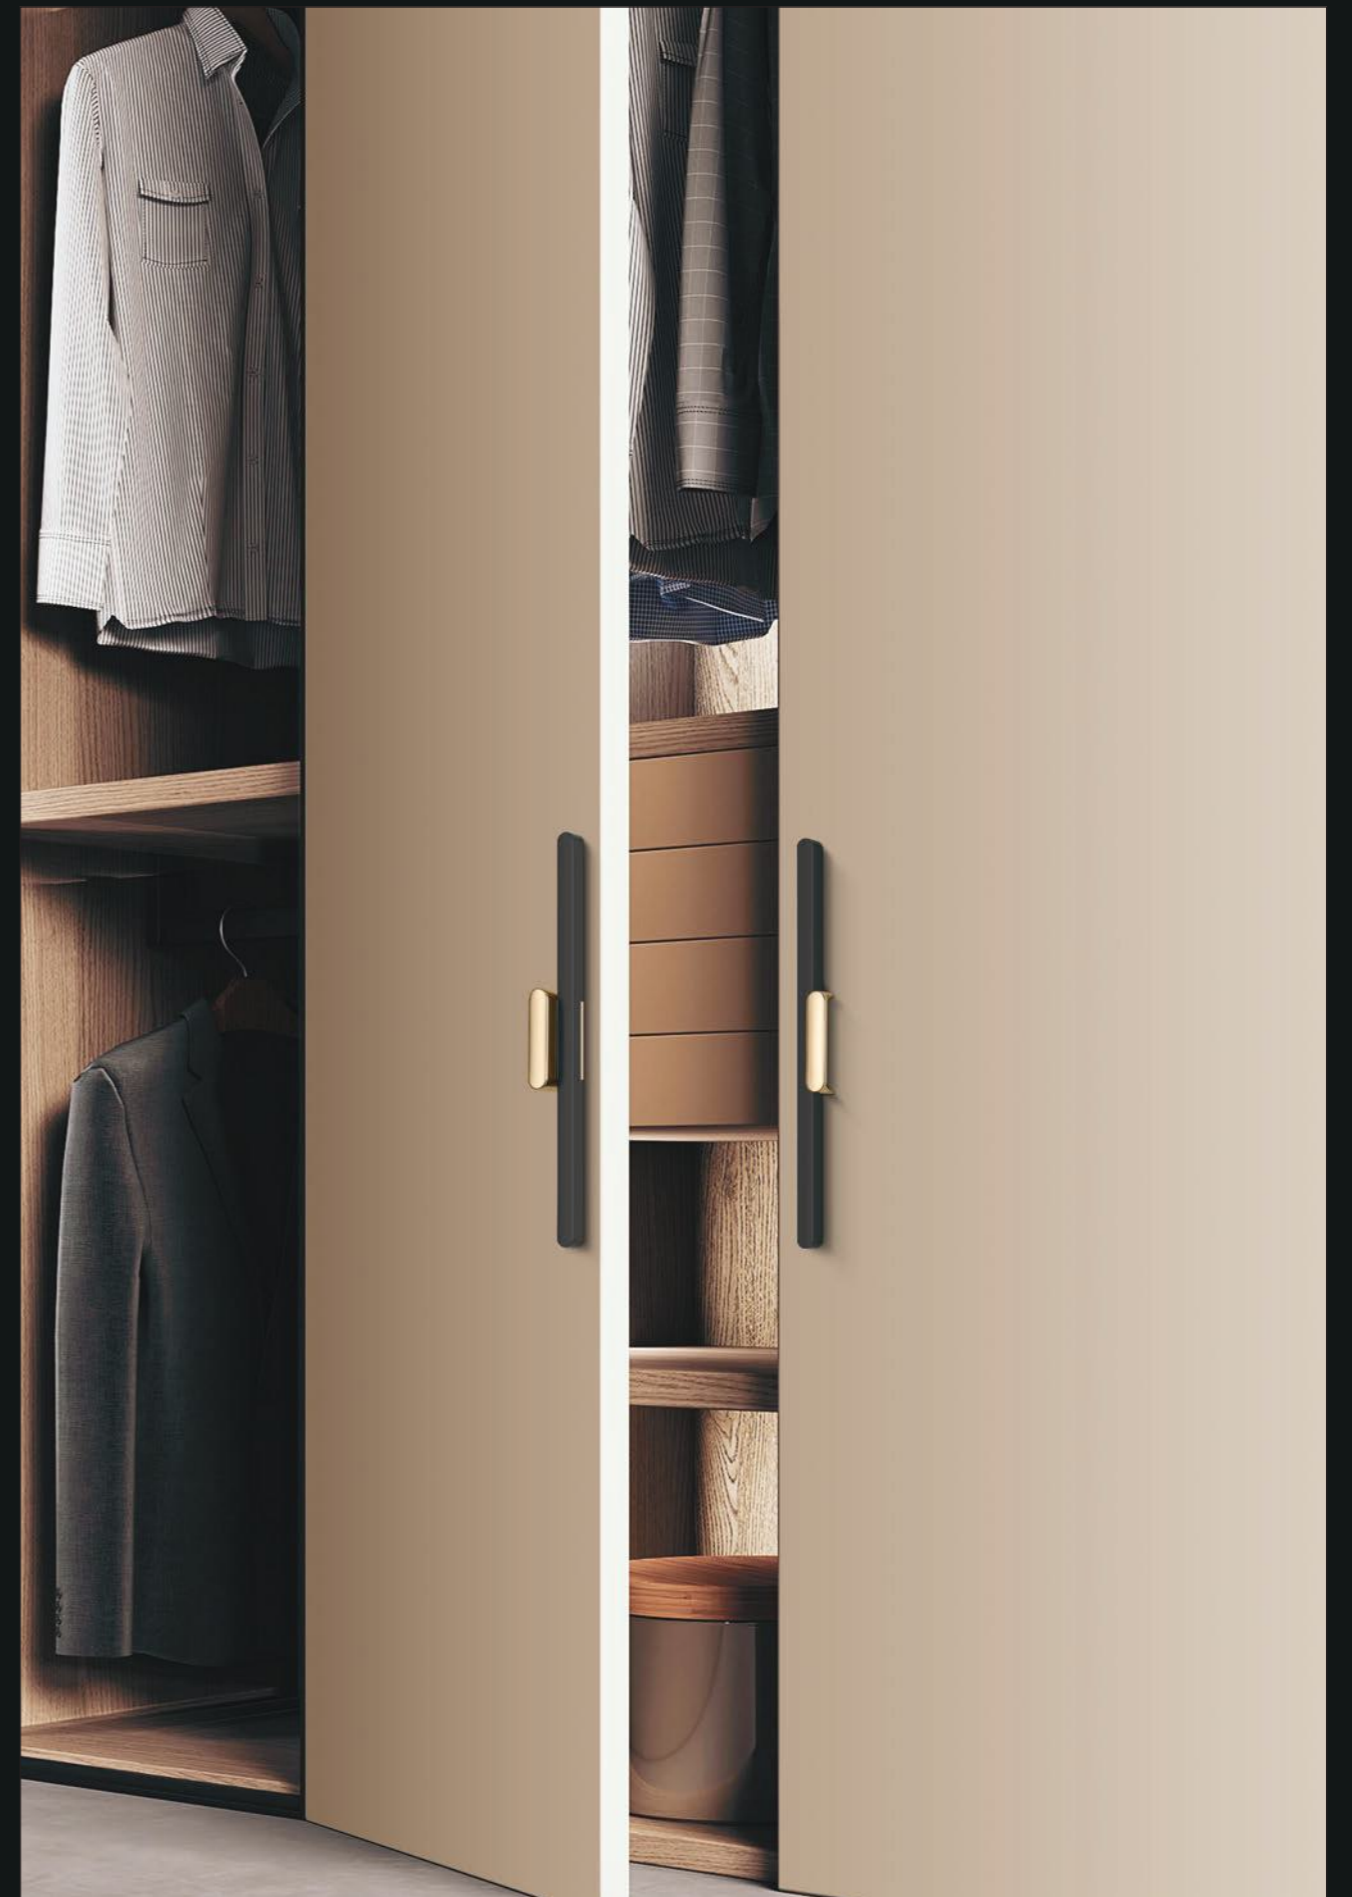

**MODERN ATMOSPHERE
FASHION ATTITUDE**

— *Danish Schall*

Gaze at the charm of personalized customization
Bring a sense of tension and ritual to home
Let each piece of handle be a wonderful scenery in daily life

ALUMINIUM ALLOY SERIES

ALUMINIUM ALLOY SERIES

043

Material : Zinc + Aluminum alloy
Color: gold+black, gold+grey
Scope of application: cabinet,
wardrobe

c(mm)	l(mm)
192	212
600	600
1000	1000