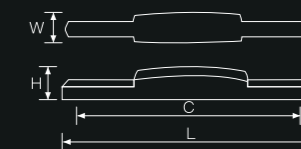

c(mm) l(mm)

96	118
192	212
600	600
1000	1000

SIMPLICITY IS BETTER THAN QUALITY

— Danish Sohail

With poetic minimalism Let design stretch the imagination Create practical beauty in space

039

Material : Zinc + Aluminum alloy
Color:gold+black,gold+grey
Scope of application: cabinet, wardrobe